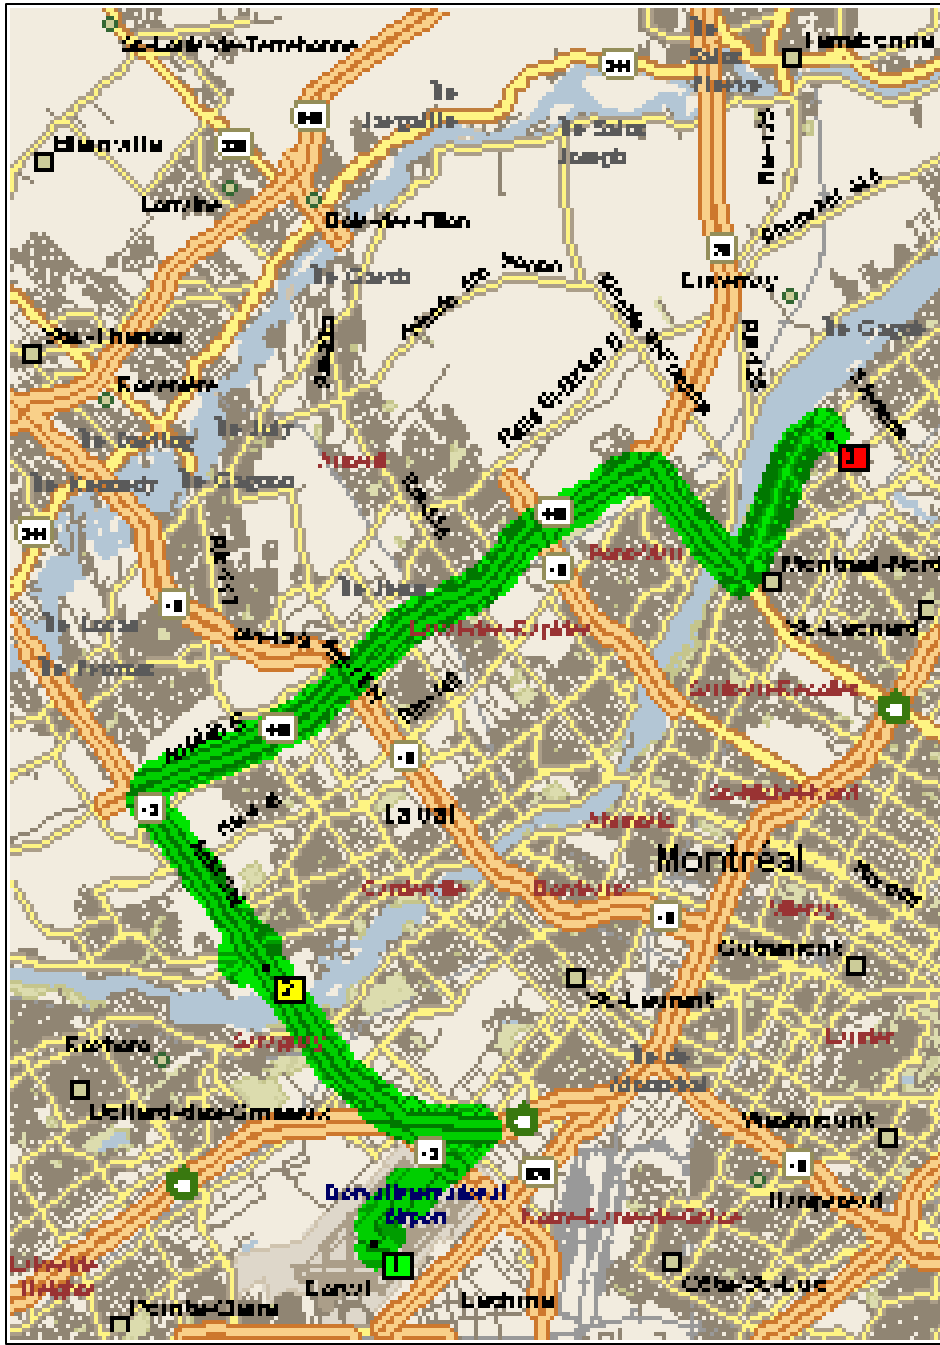

Dorval International Airport to Capmatic 12180 Boulevard Albert-Hudon, Montréal-Nord QC, Canada 514-322-00...

24.1 miles; 54 minutes

9:00 AM	0.0 mi	1 Depart Dorval International Airport on Local road(s) (South) for 98 yds
9:00 AM	0.1 mi	Turn LEFT (East) onto Local road(s) for 21 yds
9:00 AM	0.1 mi	Bear LEFT (North-East) onto Local road(s) for 0.2 mi
9:01 AM	0.3 mi	Bear LEFT (North-West) onto Hervé-St-Martin Rue for 1.0 mi
9:05 AM	1.3 mi	Turn LEFT (North-East) onto Côte-Vertu Boulevard (W) for 1.3 mi
9:09 AM	2.6 mi	Bear LEFT (North-West) onto Ramp for 0.1 mi
9:10 AM	2.7 mi	Continue (West) on Transcanadienne Route for 0.1 mi
9:11 AM	2.8 mi	Continue (West) on Ramp for 0.1 mi
9:11 AM	3.0 mi	Continue (West) on TC-40 [Transcanadienne Autoroute] for 0.3 mi
9:12 AM	3.2 mi	At Aut-40 Exit 60, continue (West) on Ramp for 0.7 mi
9:14 AM	3.9 mi	Bear RIGHT (North-West) onto Aut-13 [Chomedey Autoroute] for 2.2 mi
9:17 AM	6.1 mi	At Aut-13 Exit 12, bear RIGHT (North) onto Ramp for 0.6 mi
9:19 AM	6.8 mi	Bear LEFT (West) onto Samson Boulevard for 0.4 mi
9:20 AM	7.1 mi	Turn LEFT (South) onto Local road(s) for 0.1 mi
9:21 AM	7.3 mi	Turn LEFT (East) onto Bord-de-l'Eau Chemin du for 0.4 mi
9:22 AM	7.7 mi	Turn LEFT (East) onto Local road(s) for 98 yds
9:22 AM	7.7 mi	2 At Aut-13, St-Martin QC, return West on Local road(s) for 98 yds
9:23 AM	7.8 mi	Turn RIGHT (North) onto Bord-de-l'Eau Chemin du for 0.4 mi
9:24 AM	8.2 mi	Turn RIGHT (North) onto Local road(s) for 0.1 mi
9:25 AM	8.3 mi	Turn RIGHT (East) onto Samson Boulevard for 0.3 mi
9:26 AM	8.6 mi	Bear RIGHT (East) onto Ramp for 0.3 mi